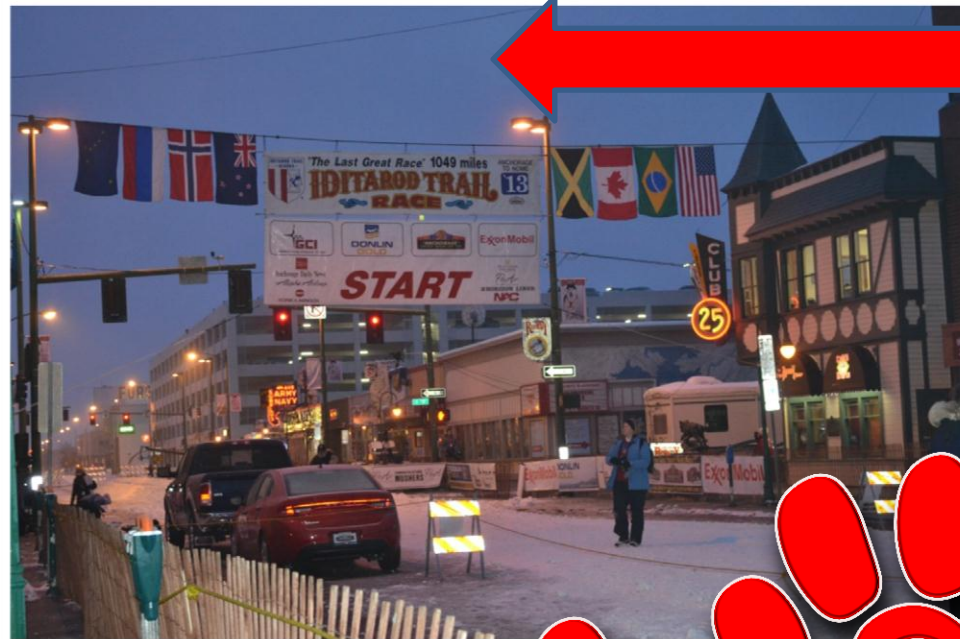

Willow

Anchorage

Snow Shoes

Yentna Station

Community Sled Bag

<p>Rainy Pass</p>	<p>Finger Lake</p>	<p>Skwentna</p>

Rohn

Race
Trivia
Stop

Dog Booties

McGrath
Spirit of Alaska
Award

Nikolai

Ophir

Takotna

Community
Sled Bag

Kaltag

Trail Route Splits:
Northern and Southern
Halfway Prize!

Go straight to
White Mountain!

**Race
Trivia
Stop**

8 Hour
Mandatory
Rest

White
Mountain

Community
Sled Bag

Nome

Safety

Dog
Kennel