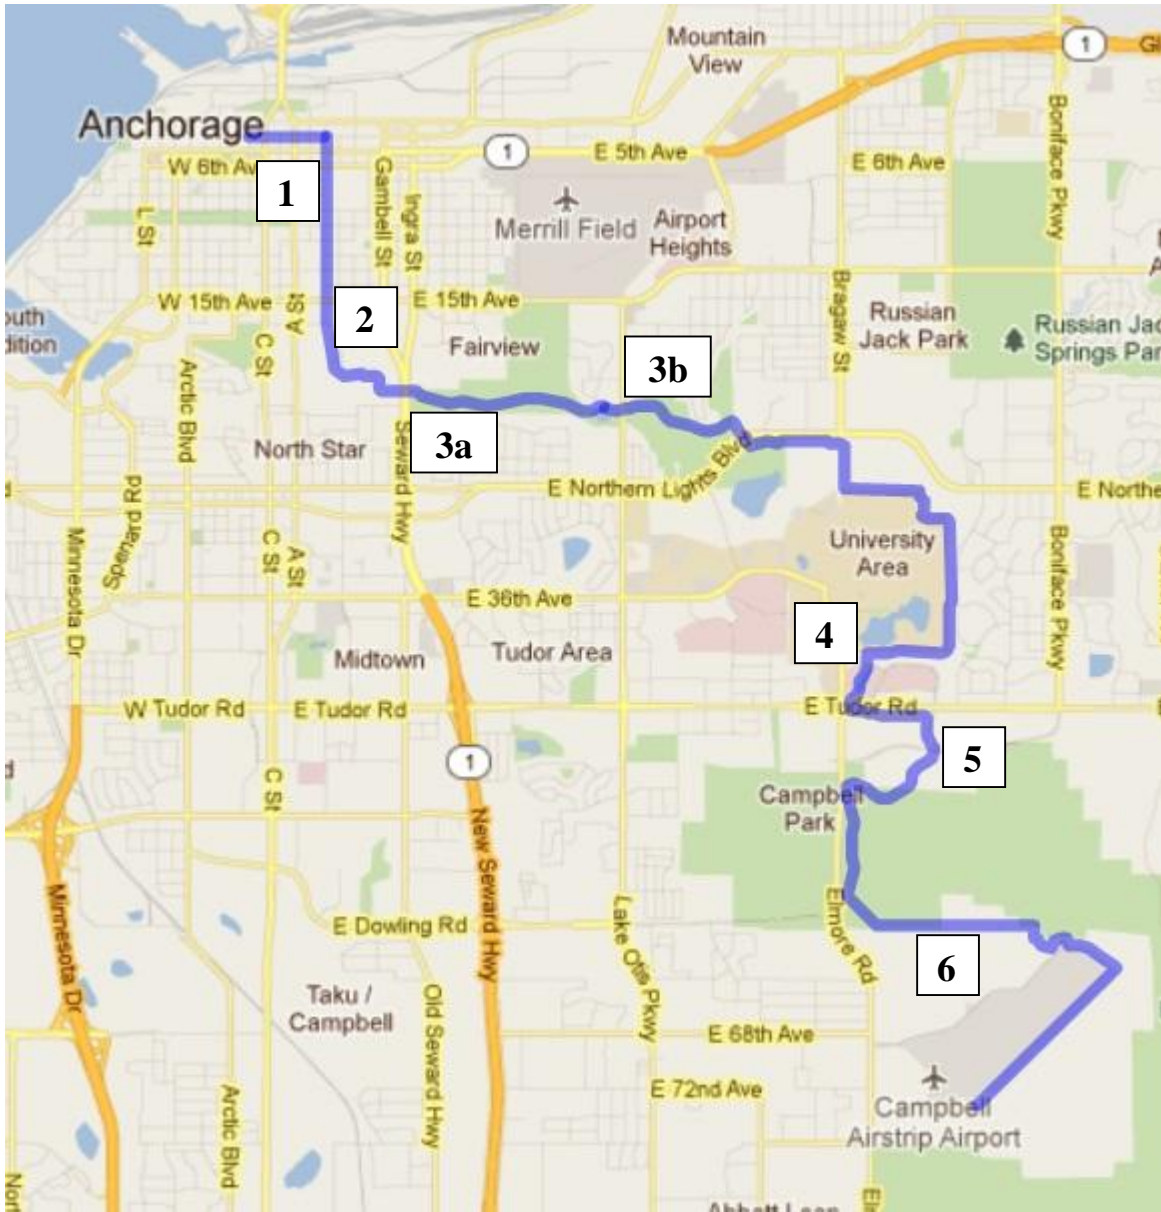

Viewing Locations - Anchorage Trail

1. Cordova Hill
2. Sullivan Arena
3. Chester Creek Green Belt
 - a. Woodside Park
 - b. Anchor Park
4. University Lake / Tudor Crossing
5. Martin Luther King Ball Fields
6. Campbell Airstrip / BLM Headquarters